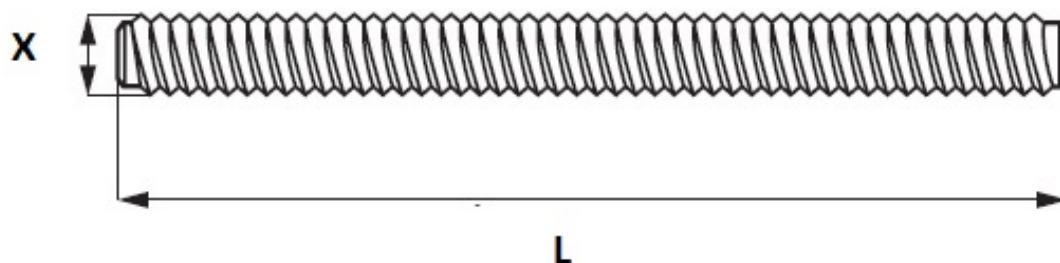

PRODUCT SHEET

Description:

Threaded Bolt M8x40mm, Brass Natural

Item number:

12.08.940-0

Units	Box	Carton	HS Code	Barcode
Pcs.	1	157	7415330000	
				5704866024907

X	L (mm)
M8	40
M8	45